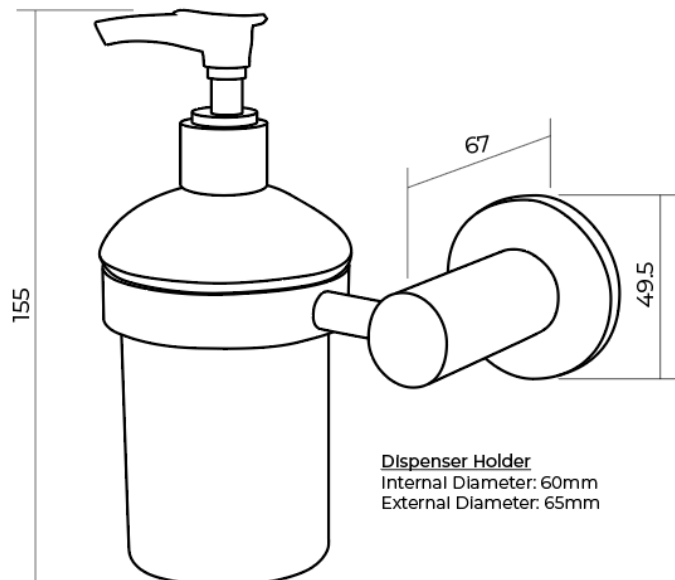

LE·VIVI

TECHNICAL DATA SHEET

BELLA Soap Dispenser

LEVBELSDDC

Features:

- Removable glass dispenser
- Modern round design
- Solid construction

Specifications:

- Chrome on brass construction

Colour:

- Chrome/Frosted glass container

Warranty:

- 5 year warranty

ACCESSORIES, WASTES AND TAPWARE NOT INCLUDED UNLESS STATED. PLEASE NOTE MEASUREMENTS ARE NOMINAL ONLY. PLEASE MEASURE PRODUCT ON SITE