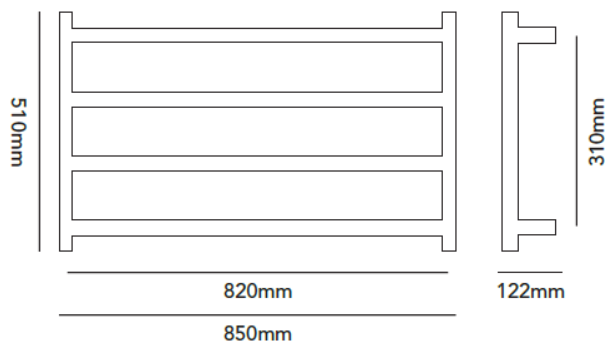

HEATED TOWEL WARMER

4 Bar Square

LEVWHAS510E

Features:

- Sleek square bar design
- Left or right-hand wiring
- Exposed or concealed wiring

Specifications:

- IP45 rated
- Suitable for Zone 1 bathroom use
- Compliant with AS/NZ 60335
- 66Kw

Colour:

- Polished stainless steel

Size:

- 510 x 850 x 310 x 122mm

Warranty:

- 5 years

ACCESSORIES, WASTES AND TAPWARE NOT INCLUDED UNLESS STATED. PLEASE NOTE MEASUREMENTS ARE NOMINAL ONLY. PLEASE MEASURE PRODUCT ON SITE