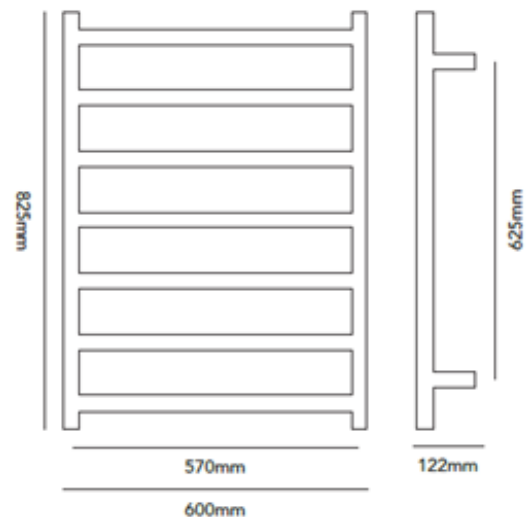

HEATED TOWEL WARMER

7 Bar Square

LEVWHAS825

Features:

- Sleek square bar design
- Left or right-hand wiring
- Exposed or concealed wiring

Specifications:

- IP45 rated
- Suitable for Zone 1 bathroom use
- Compliant with AS/NZ 60335
- 82Kw

Colour:

- Polished stainless steel

Size:

- 825 x 600 x 625 x 122mm

Warranty:

- 5 years

ACCESSORIES, WASTES AND TAPWARE NOT INCLUDED UNLESS STATED. PLEASE NOTE MEASUREMENTS ARE NOMINAL ONLY. PLEASE MEASURE PRODUCT ON SITE