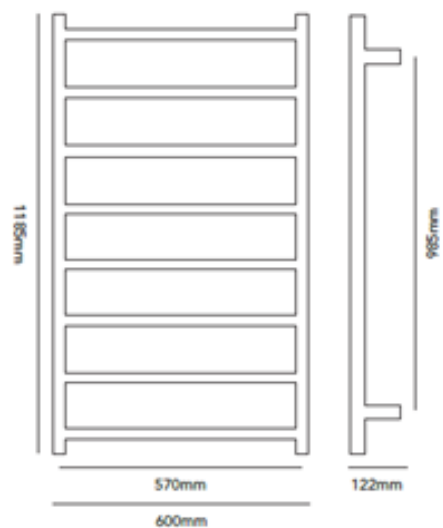

LE·VIVI

TECHNICAL DATA SHEET

HEATED TOWEL WARMER

8 Bar Round

LEVWHAC1185

Features:

- Sleek round bar design
- Left or right-hand wiring
- Exposed or concealed wiring

Specifications:

- IP45 rated
- Suitable for Zone 1 bathroom use
- Compliant with AS/NZ 60335
- 105Kw

Colour:

- Polished stainless steel

Size:

- 1185 x 600 x 985 x 122mm

Warranty:

- 5 years

ACCESSORIES, WASTES AND TAPWARE NOT INCLUDED UNLESS STATED. PLEASE NOTE MEASUREMENTS ARE NOMINAL ONLY. PLEASE MEASURE PRODUCT ON SITE