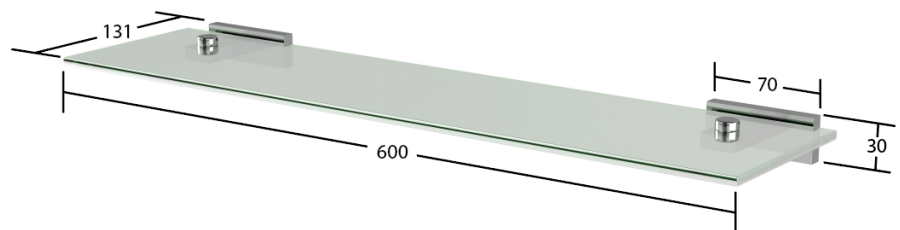

LUISA Glass Shelf

LEV7210

Features:

- Modern design
- Solid construction

Specifications:

- Chrome on brass construction
- Toughened safety glass

Colour:

- Chrome/Frosted glass

Size:

- 600 x 130mm

Warranty:

- 5 years

ACCESSORIES, WASTES AND TAPWARE NOT INCLUDED UNLESS STATED. PLEASE NOTE MEASUREMENTS ARE NOMINAL ONLY. PLEASE MEASURE PRODUCT ON SITE