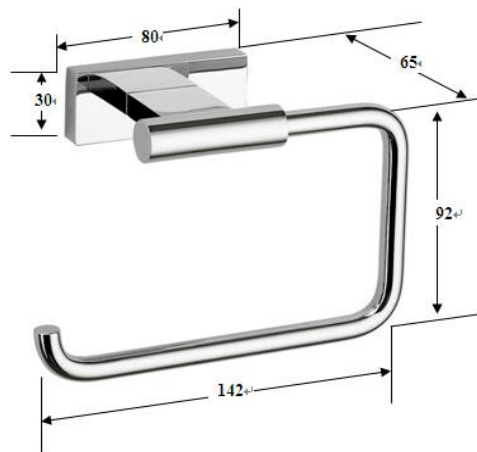

LE·VIVI

TECHNICAL DATA SHEET

LUISA

Toilet Roll Holder

LEV7206

Features:

- Modern square design
- Solid construction

Specifications:

- Chrome on brass construction

Colour:

- Chrome

Warranty:

- 5 years

ACCESSORIES, WASTES AND TAPWARE NOT INCLUDED UNLESS STATED. PLEASE NOTE MEASUREMENTS ARE NOMINAL ONLY. PLEASE MEASURE PRODUCT ON SITE