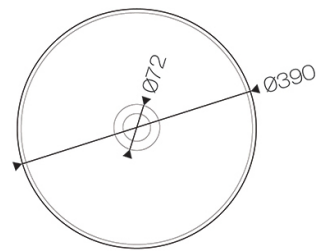

CAPRI

Round Solid Surface Vessel Basin

LEVCAPRNDBAS

Features:

- Ultra Thin Matt white finish
- Durable solid surface material
- Optional Solid surface waste available at additional cost

Size:

- 390mm

Warranty:

- 10 year

Colour:

- White:

Accessories, wastes and tapware not included unless stated. Please note measurements are nominal only, please measure product on site. Actual colours may vary