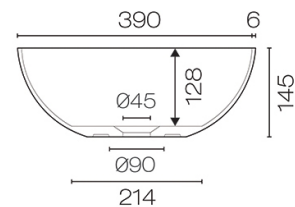

CAPRI

Round Solid Surface Vessel Basin

LEVCAPRNDBAS

Features:

- Ultra Thin Matt white finish
- Durable solid surface material
- Optional Solid surface waste available at additional cost

Size:

- 390mm

Warranty:

- 10 year

Colour:

- White:

Accessories, wastes and tapware not included unless stated. Please note measurements are nominal only, please measure product on site. Actual colours may vary