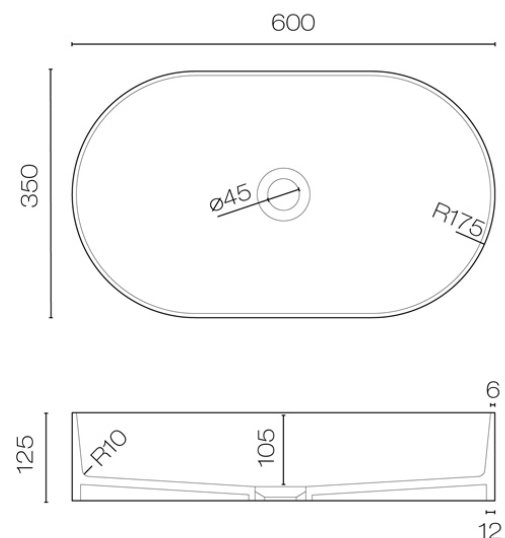

CAPRI

Ellipse Solid Surface Vessel Basin

LEVCAPELLBAS

Features:

- Ultra Thin Matt white finish
- Durable solid surface material
- Optional Solid surface waste available at additional cost

Size:

- 600mm

Warranty:

- 10 year

Colour:

- White:

Accessories, wastes and tapware not included unless stated. Please note measurements are nominal only, please measure product on site. Actual colours may vary