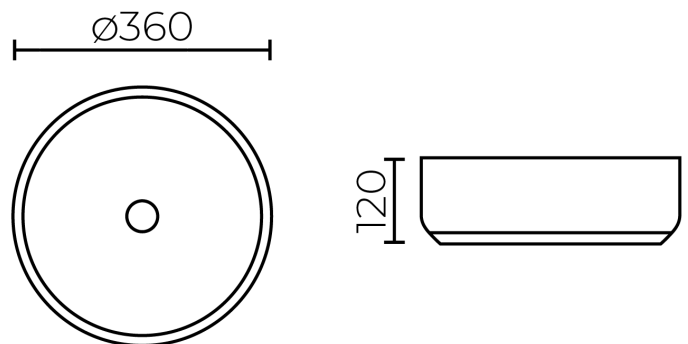

RONDELLO

360mm Round Vessel/Straight Sides

LEVRONVESMW, LEVRONVESMB, LEVRONVESLG, LEVRONVESDG

Features:

- Ceramic round vessel
- Straight sides
- Matt finish

Specifications:

- 360 x 360 x 120mm

Colours:

- Matt White
- Matt Black
- Matt Light Grey
- Matt Dark Grey

Warranty:

- 10 year warranty

ACCESSORIES, WASTES AND TAPWARE NOT INCLUDED UNLESS STATED. PLEASE NOTE MEASUREMENTS ARE NOMINAL ONLY.
PLEASE MEASURE PRODUCT ON SITE. ACTUAL COLOURS MAY VARY