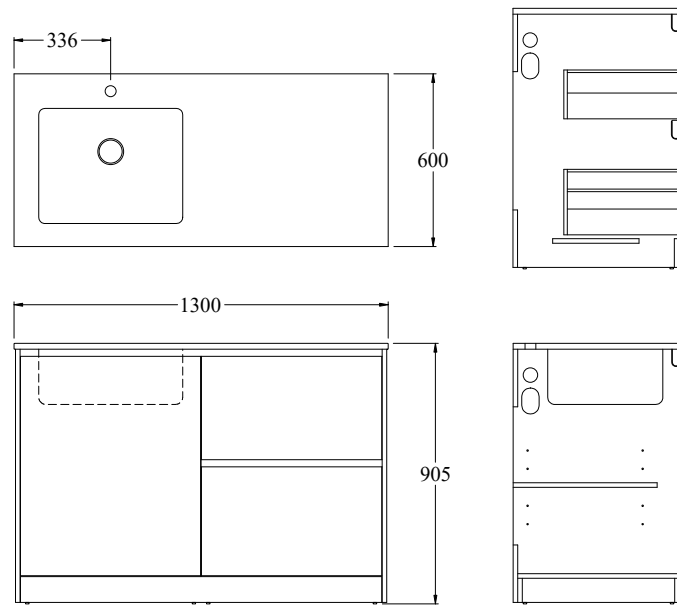

LAUNDRY STATION

1300mm Left-Hand Door Right
Hand Drawers White Top

LEV13LDODRWHEL | LEV13LDODRWHMW

Features:

- 100% water proof cabinet
- Engineered stone top with rebated under-mount sink
- Pre-drilled taphole
- Sink size 500x400
- Includes 3-way valves & pipe work for washing machine
- Available in two top colours and two cabinet colours
- No. of Doors: 1
- No. of Drawers: 2

Size (width x depth x height):

- 1300 x 600 x 905mm

Warranty:

- 5 years

Available Cabinet Colours:

- Elm Woodgrain or Matt White

LEV13LDODRWHEL (Elm Woodgrain Cabinet)

LEV13LDODRWHMW (Matt White Cabinet)

Tapware, appliances, accessories and wastes not included, unless otherwise stated.
Please note measurements are nominal only, please measure product on site. Actual colours may vary.

Line Drawings

LEV13LDODRWHEL | LEV13LDODRWHMW