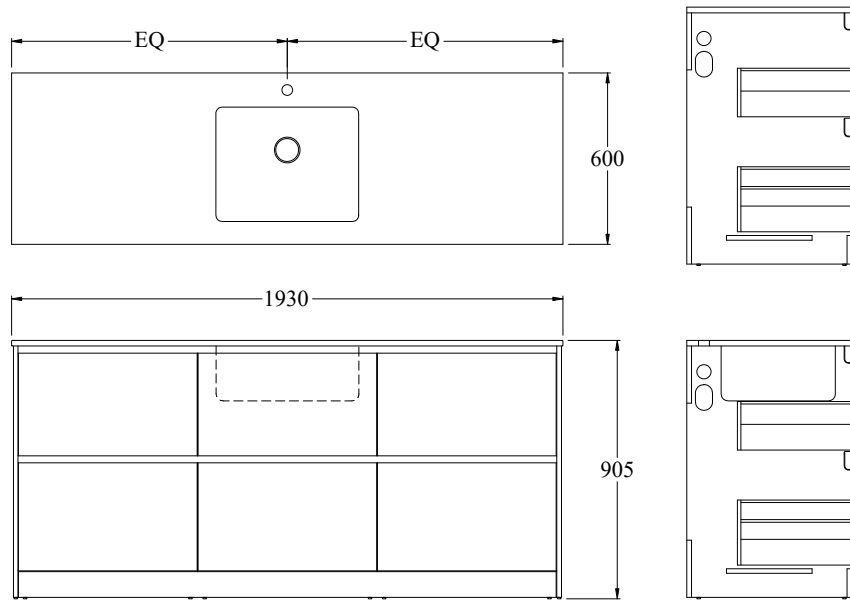

LAUNDRY STATION

1930mm 6 Drawers White Top

LEV19DRDRDRWHEL | LEV19DRDRDRWHMW

Features:

- 100% water proof cabinet
- Engineered stone top with rebated under-mount sink
- Pre-drilled taphole
- Sink size 500x400
- Includes 3-way valves & pipe work for washing machine
- Available in two top colours and two cabinet colours
- No. of Drawers: 6

Size (width x depth x height):

- 1930 x 600 x 905mm

Warranty:

- 5 years

Available Cabinet Colours:

- Elm Woodgrain or Matt White

LEV19DRDRDRWHEL (Elm Woodgrain Cabinet)

LEV19DRDRDRWHMW (Matt White Cabinet)

Tapware, appliances, accessories and wastes not included, unless otherwise stated.
Please note measurements are nominal only, please measure product on site. Actual colours may vary.

Line Drawings

LEV19DRDRDRWHEL | LEV19DRDRDRWHMW