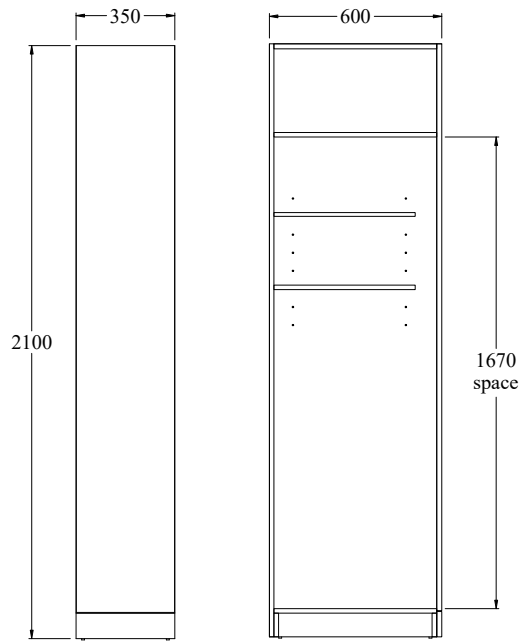

Line Drawings

LEVBROOMEL | LEVBROOMMW