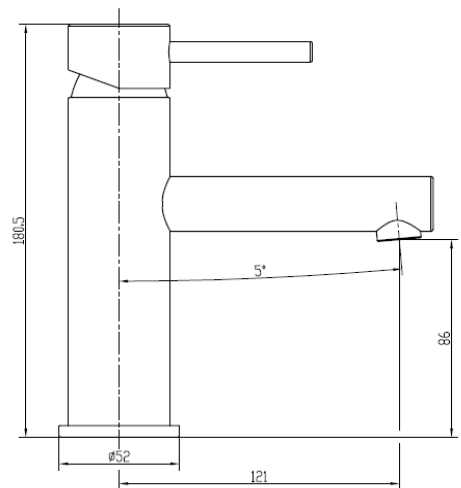

LE·VIVI

TECHNICAL DATA SHEET

MILAN Basin Mixer Chrome

LEVMILBMMPCP

Features:

- Chrome plated DR brass
- Ceramic cartridge technology
- Pin lever handle
- Mains pressure

Specifications:

- 35mm cartridge
- 5-Star WELS rating (Av flow 6l/ min)
- Min working pressure (150KPA)
- Max working pressure (1000kpa)
- Recommended working pressure (500kpa) as per AS/NZS3500 (Fitted with PLV)

Spare Parts:

- LEVEM35BK1CART (Cartridge)
- LEVMILHANDLECP (Handle)
- LEVMILGRUBS (Grub screw)
- LEVMILBFIXFIT (Fixing kit)
- LEVEMFH350 (Pair flexi hoses)

Colour:

- Chrome

Warranty:

- 10 years on tapware
- 5 year warranty on cartridge

ACCESSORIES, WASTES AND TAPWARE NOT INCLUDED UNLESS STATED. PLEASE NOTE MEASUREMENTS ARE NOMINAL ONLY. PLEASE MEASURE PRODUCT ON SITE