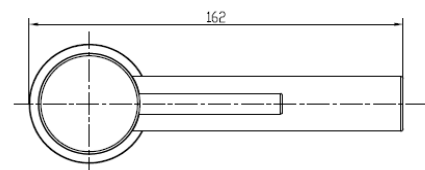

LE·VIVI

TECHNICAL DATA SHEET

MILAN Basin Mixer Chrome

LEVMILBMMPCP

Features:

- Chrome plated DR brass
- Ceramic cartridge technology
- Pin lever handle
- Mains pressure

Specifications:

- 35mm cartridge
- 5-Star WELS rating (Av flow 6l/ min)
- Min working pressure (150KPA)
- Max working pressure (1000kpa)
- Recommended working pressure (500kpa) as per AS/NZS3500 (Fitted with PLV)

Spare Parts:

- LEVEM35BK1CART (Cartridge)
- LEVMILHANDLECP (Handle)
- LEVMILGRUBS (Grub screw)
- LEVMILBFIXFIT (Fixing kit)
- LEVEMFH350 (Pair flexi hoses)

Colour:

- Chrome

Warranty:

- 10 years on tapware
- 5 year warranty on cartridge

ACCESSORIES, WASTES AND TAPWARE NOT INCLUDED UNLESS STATED. PLEASE NOTE MEASUREMENTS ARE NOMINAL ONLY. PLEASE MEASURE PRODUCT ON SITE