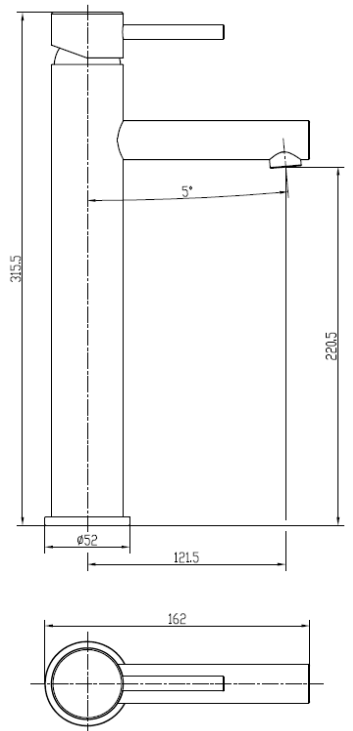

LE·VIVI

TECHNICAL DATA SHEET

MILAN

Extended Basin Mixer Chrome

LEVMILEXBMMPCP

Features:

- Chrome plated DR brass
- Ceramic cartridge technology
- Pin lever handle
- Mains pressure

Specifications:

- 35mm cartridge
- 5-Star WELS rating (Av flow 6l/ min)
- Min working pressure (150KPA)
- Max working pressure (1000kpa)
- Recommended working pressure (500kpa) as per AS/NZS3500 (Fitted with PLV)

Spare Parts:

- LEVEM35BK1CART (Cartridge)
- LEVMILHANDLECP (Handle)
- LEVMILGRUBS (Grub Screw)
- LEVMILEXTBFK (Fixing kit)
- LEVEMFH450 (Pair flexi hoses)

Colour:

- Chrome

Warranty:

- 10 years on tapware
- 5 year warranty on cartridge

ACCESSORIES, WASTES AND TAPWARE NOT INCLUDED UNLESS STATED. PLEASE NOTE MEASUREMENTS ARE NOMINAL ONLY. PLEASE MEASURE PRODUCT ON SITE