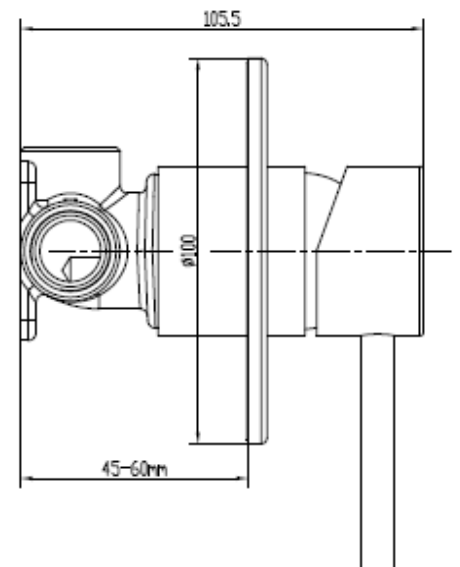

LE·VIVI

TECHNICAL DATA SHEET

MILAN Shower Mixer Chrome

LEVMILSMMPCP

Features:

- Chrome plated DR brass
- Pin lever handle
- Ceramic cartridge technology
- Mains pressure

Specifications:

- 35mm cartridge
- 100mm faceplate
- Min working pressure (150KPA)
- Max working pressure (1000kpa)
- Recommended working pressure (500kpa) as per AS/NZS3500 (Fitted with PLV)

Spare Parts:

- LEVEM35BK1CART (Cartridge)
- LEVMILHANDLE (Handle)
- LEVMILGRUBS (Grub screw)

Colour:

- Chrome

Warranty:

- 10 years on tapware
- 5 year warranty on cartridge

ACCESSORIES, WASTES AND TAPWARE NOT INCLUDED UNLESS STATED. PLEASE NOTE MEASUREMENTS ARE NOMINAL ONLY. PLEASE MEASURE PRODUCT ON SITE