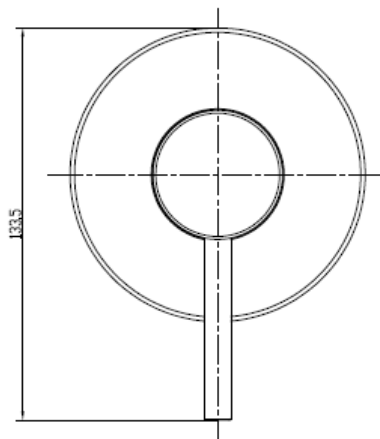

LE·VIVI

TECHNICAL DATA SHEET

MILAN Shower Mixer Chrome

LEVMILSMMPCP

Features:

- Chrome plated DR brass
- Pin lever handle
- Ceramic cartridge technology
- Mains pressure

Specifications:

- 35mm cartridge
- 100mm faceplate
- Min working pressure (150KPA)
- Max working pressure (1000kpa)
- Recommended working pressure (500kpa) as per AS/NZS3500 (Fitted with PLV)

Spare Parts:

- LEVEM35BK1CART (Cartridge)
- LEVMILHANDLE (Handle)
- LEVMILGRUBS (Grub screw)

Colour:

- Chrome

Warranty:

- 10 years on tapware
- 5 year warranty on cartridge

ACCESSORIES, WASTES AND TAPWARE NOT INCLUDED UNLESS STATED. PLEASE NOTE MEASUREMENTS ARE NOMINAL ONLY. PLEASE MEASURE PRODUCT ON SITE