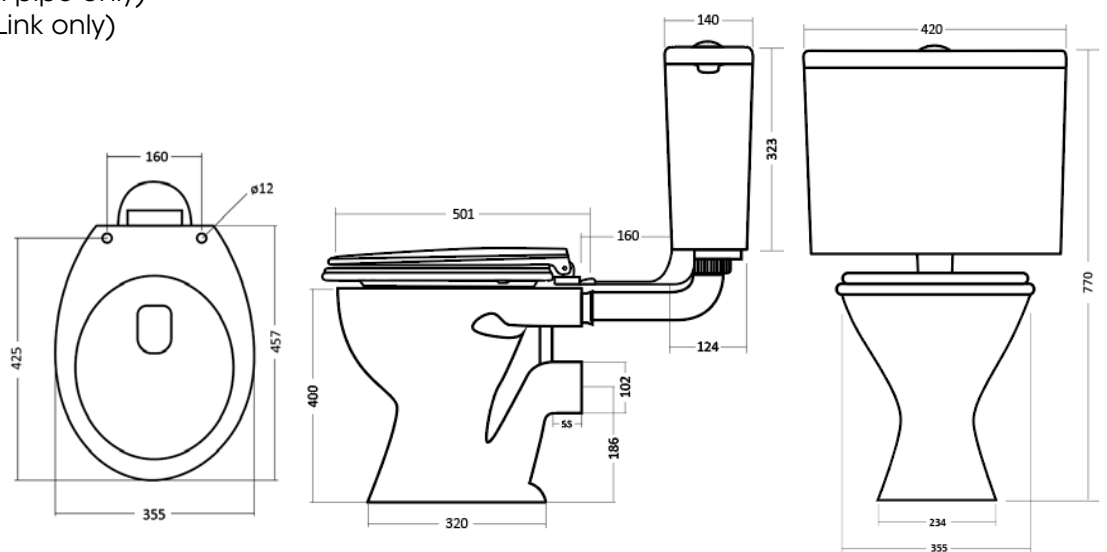

LE·VIVI

TECHNICAL DATA SHEET

INDIANA P-Trap Plastic Linked Toilet Suite

LEVINDLINKP

Features:

- Plastic linked toilet suite
- Plastic soft close seat
- Quick release seat
- Right-hand bottom entry inlet valve
- Dual flush chrome buttons
- 4-Star WELS water rating
- Water saving 4.5/3 litre flush

Specifications:

- Seat manufactured from Polypropylene
- Cistern 420 x 323 x 140mm

Parts Description:

- LEV75570 (Cistern/Link/Seat)
- LEV75574 (Exposed 'P' pan)
- LEVB4910 (Flushing valve)
- LEVB3300Y (Inlet valve)
- LEVFLUSPPE (Flush pipe only)
- LEVINDLINKCIST (Link only)

Colour:

- White

Warranty:

- 5 years on Cistern and Seat
- 7 years on pan
-

ACCESSORIES, WASTES AND TAPWARE NOT INCLUDED UNLESS STATED. PLEASE NOTE MEASUREMENTS ARE NOMINAL ONLY. PLEASE MEASURE PRODUCT ON SITE