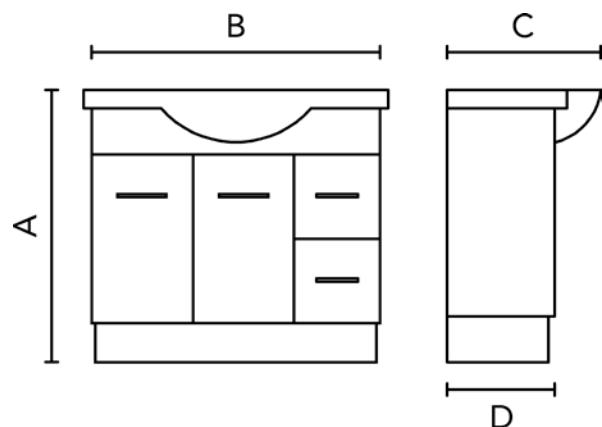

LE·VIVI

TECHNICAL DATA SHEET

CORNWALL 900mm Vanity

LEVCOR900VSWH

Features:

- Vitreous china semi-recessed top
- Soft close doors
- Adjustable hinges and removable doors
- Full extension runners on drawers
- King size height
- Curved chrome bar handles
- Leg or plinth options

Specifications:

- Full gloss cabinet
- Construction from E1 moisture resistant board
- 2 x doors, 2 x drawers

Colour:

- Gloss White

Parts:

- LEVCOR9TSRWH (VC top)
- LEVCOR9CSKWH (Cabinet)

Size

A = 890mm

B = 900mm

C = 500mm

D = 350mm

Warranty

- 7 year warranty on vitreous china top and 5 year warranty on cabinet

ACCESSORIES, WASTES AND TAPWARE NOT INCLUDED UNLESS STATED. PLEASE NOTE MEASUREMENTS ARE NOMINAL ONLY.
PLEASE MEASURE PRODUCT ON SITE. ACTUAL COLOURS MAY VARY