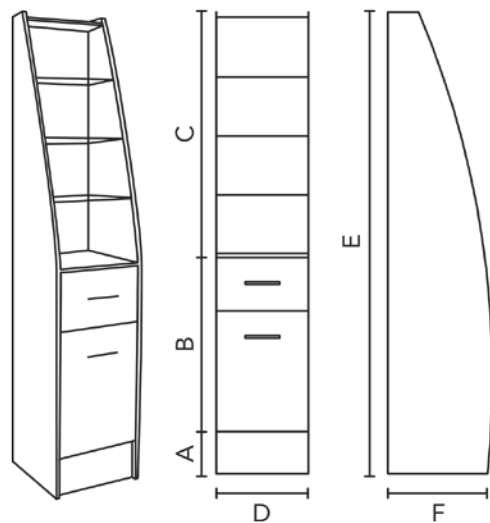

LE·VIVI

TECHNICAL DATA SHEET

CORNWALL Storage Tower

LEVCORSTU18WH

Features:

- Three glass shelves
- Chrome handles
- High gloss cabinets front and sides
- 1 x drawer
- 1 x cupboard

Specifications:

- Full gloss cabinet
- Construction from E1 moisture resistant board
- Soft close Door

Colour:

- Gloss White

Size

A = 165mm

B = 680mm

C = 960mm

D = 360mm

E = 1805mm

F = 390mm

Warranty

- 5 year warranty

ACCESSORIES, WASTES AND TAPWARE NOT INCLUDED UNLESS STATED. PLEASE NOTE MEASUREMENTS ARE NOMINAL ONLY.
PLEASE MEASURE PRODUCT ON SITE. ACTUAL COLOURS MAY VARY