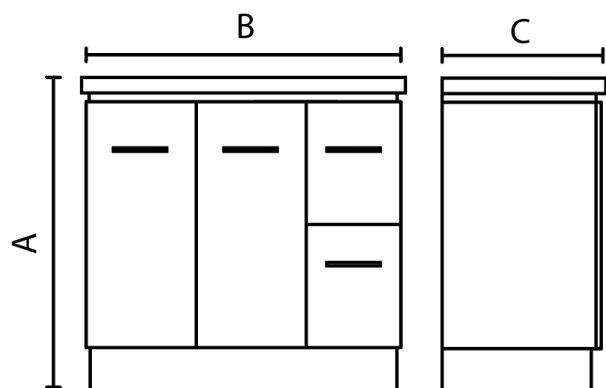

LE·VIVI

TECHNICAL DATA SHEET

DEVON NEO 900mm Vanity

LEVDENEO90VWH

Features:

- 50mm Polymarble wave front bowl top
- Soft close doors
- Adjustable hinges and removable door
- Full extension runners on drawers
- King size height
- Curved chrome bar handles
- Leg (shown) or plinth options

Specifications:

- Full gloss cabinet
- Construction from E1 moisture resistant board
- 2 x door 2 x drawers

Colour:

- Gloss White

Parts:

- LEVNEO900 (PM top)
- LEVDEKICK90WH (Cabinet)

Size

A = 910mm (including top)

B = 900mm

C = 460mm

Warranty

- 7 year warranty on top and 5 year warranty on cabinet

ACCESSORIES, WASTES AND TAPWARE NOT INCLUDED UNLESS STATED. PLEASE NOTE MEASUREMENTS ARE NOMINAL ONLY.
PLEASE MEASURE PRODUCT ON SITE. ACTUAL COLOURS MAY VARY