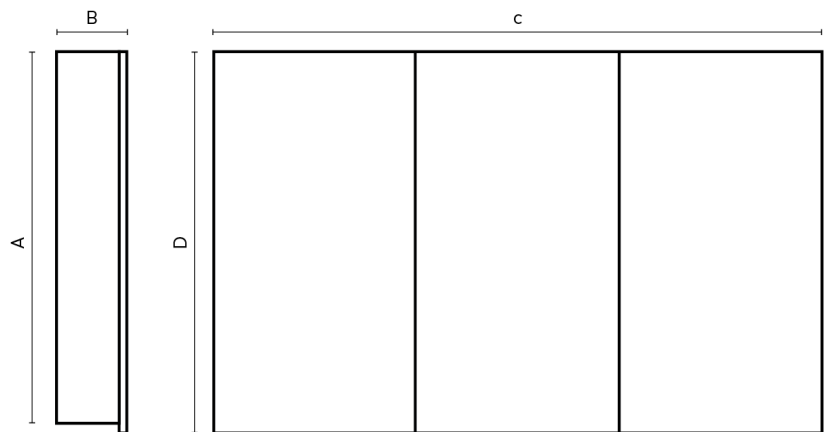

ANYA Mirror Cabinet

LEVANYA1200WH

Features:

- Glass front solid doors
- 3 x Soft close doors
- Left Door/Middle Door left opening
- Right door right opening
- Can be wall mounted or recessed
- Hi gloss paint finish on inside

Specifications:

- Two glass shelves
- 105mm internal depth
- Removable doors

Size:

- A = 730mm
- B = 145mm
- C = 1200mm
- D = 750mm

Colour:

- White finish/Glass doors

Warranty:

- 5 year warranty