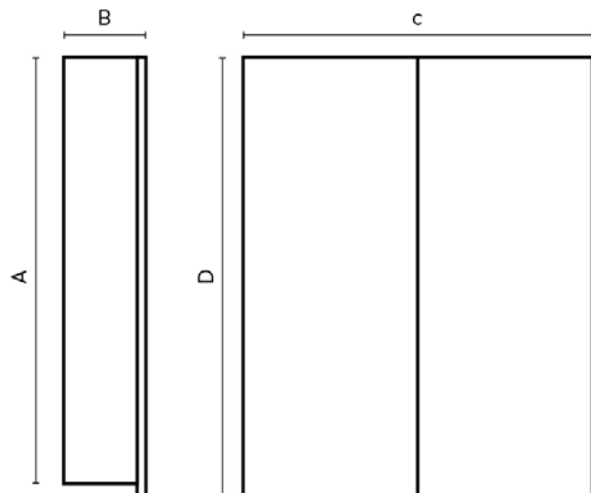

LE·VIVI

TECHNICAL DATA SHEET

ANYA Mirror Cabinet

LEVANYA600WH

Features:

- Glass front solid doors
- 2 x Soft close doors
- Can be wall mounted or recessed
- High Gloss paint finish on inside

Specifications:

- Two glass shelves
- 105mm internal depth
- Removable doors

Size:

A = 730mm

B = 145mm

C = 600mm

D = 750mm

Colour:

- White finish/Glass doors

Warranty:

- 5 year warranty

ACCESSORIES, WASTES AND TAPWARE NOT INCLUDED UNLESS STATED. PLEASE NOTE MEASUREMENTS ARE NOMINAL ONLY. PLEASE MEASURE PRODUCT ON SITE