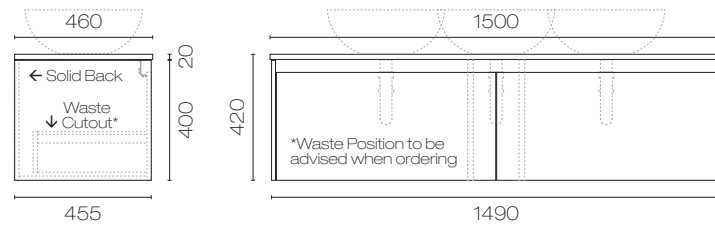

CAPRI OPACO

Wall-Hung Vanity 2 Drawer

1500mm–1800mm

LEVCAPO150S | LEVCAPO180S

Features:

- Wall-Hung
- Available in 3 solid melamine finishes and 3 woodgrain melamine finishes, including blends
- Finger pull drawers with aluminium negative detail in 3 colours
- Solid Surface 20mm top
- 2 Drawers

Available in:

- 1500mm, 1800mm

Warranty:

- 5 year

Colour:

- Various colour options available:

Colour Options

Accessories, wastes and tapware not included unless stated. Please note measurements are nominal only, please measure product on site. Actual colours may vary

Line Drawings

LEVCAPO150S

LEVCAPO180S