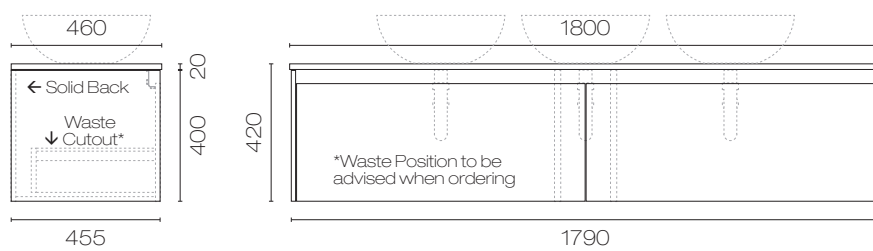

CAPRI OPACO

Wall-Hung Vanity 2 Drawer

1500mm–1800mm

LEVCAPO150S | LEVCAPO180S

Features:

- Wall-Hung
- Available in 3 solid melamine finishes and 3 woodgrain melamine finishes, including blends
- Finger pull drawers with aluminium negative detail in 3 colours
- Solid Surface 20mm top
- 2 Drawers

Available in:

- 1500mm, 1800mm

Warranty:

- 5 year

Colour:

- Various colour options available:

Colour Options

Accessories, wastes and tapware not included unless stated. Please note measurements are nominal only, please measure product on site. Actual colours may vary

Line Drawings

LEVCAPO150S

LEVCAPO180S