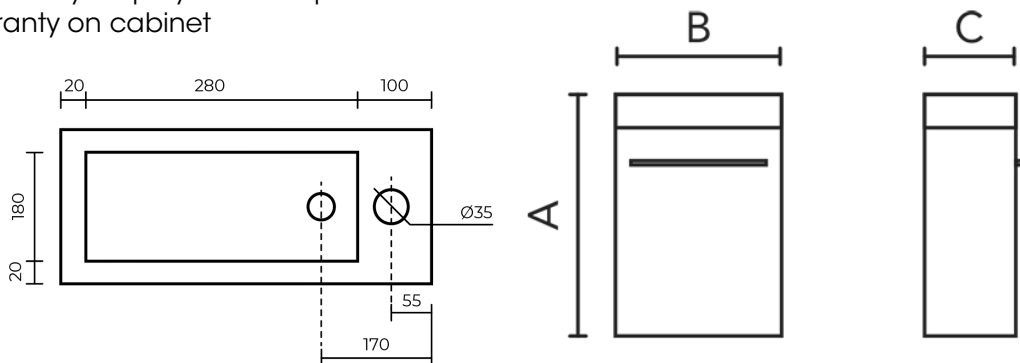

LEEDS

Wall-hung Vanity

LEVLEE40WHWH / LEVLEE40WHCO / LEVLEE40WHDW

Features:

- Reversible polymarble top
- One tap hole left or right side
- Single door with soft close hinges

Specifications:

- 325mm Chrome blade handle
- Construction from E1 moisture resistant board
- Door hinges on left side only

Colour:

- Gloss White, Charred Oak, Driftwood

Size

- A = 570mm
- B = 400mm
- C = 220mm

- Inside of basin 270mm x 180mm x 80mm

Warranty:

- 7 year warranty on polymarble top and 5 year warranty on cabinet

ACCESSORIES, WASTES AND TAPWARE NOT INCLUDED UNLESS STATED. PLEASE NOTE MEASUREMENTS ARE NOMINAL ONLY.
PLEASE MEASURE PRODUCT ON SITE. ACTUAL COLOURS MAY VARY