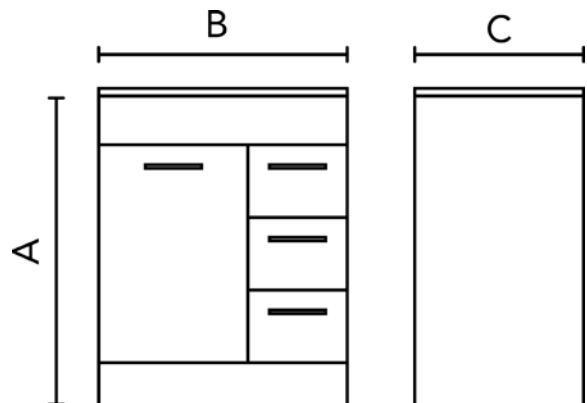

LE·VIVI

TECHNICAL DATA SHEET

LINCOLN

750mm Vanity

LEVLINC75VWH

Features:

- Solid 25mm polymarble top
- Standard door hinges and drawer runners

Specifications:

- One tap-hole
- 128mm blade handles (Chrome)
- Construction from E1 moisture resistant board
- Full gloss cabinet and kicker
- 1 x door and 3 x drawers R/H side

Colour:

- White

Size:

A = 850mm

B = 750mm

C = 450mm

Warranty:

- 7 years on top
- 5 years on cabinet

ACCESSORIES, WASTES AND TAPWARE NOT INCLUDED UNLESS STATED. PLEASE NOTE MEASUREMENTS ARE NOMINAL ONLY. PLEASE MEASURE PRODUCT ON SITE