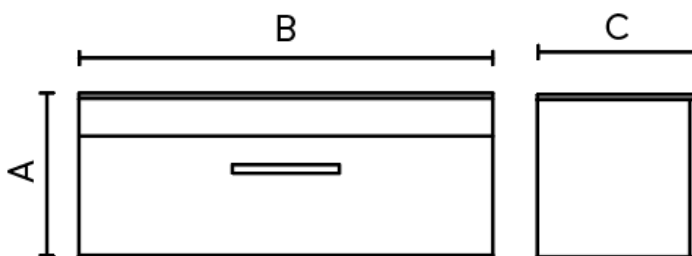

Warranty

- 7 year warranty on VC top and
  5 year warranty on cabinet

ACCESSORIES, WASTES AND TAPWARE NOT INCLUDED UNLESS STATED. PLEASE NOTE MEASUREMENTS ARE NOMINAL ONLY.
PLEASE MEASURE PRODUCT ON SITE. ACTUAL COLOURS MAY VARY