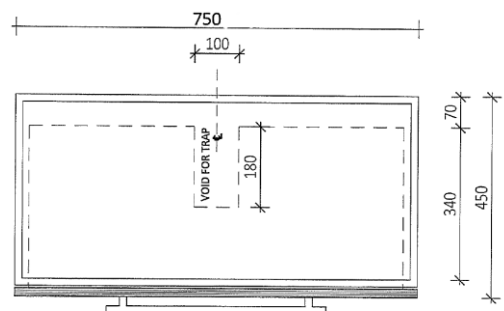

YORK

750mm Wall-hung Vanity

LEVYO75SDWVWH, LEVYO75SDWVDW, LEVYO75SDWVCO

Features:

- 20mm slimline vitreous china top
- Full extension runners on drawers
- Soft close drawer

Specifications:

- One tap-hole
- Chrome overflow
- Solid chrome bar handle
- E1 Moisture resistant board

Colours:

- Gloss White, Driftwood, Charred Oak

Parts Description:

- LEV9075E (VC top)
- LEVYO75WHSDDWH (Cabinet)
- LEVYO75WHSDDW (Cabinet)
- LEVYO75WHSDDCO (Cabinet)

Size

A = 500mm
B = 750mm
C = 460mm

Warranty

- 7 year warranty on VC top and
  5 year warranty on cabinet

ACCESSORIES, WASTES AND TAPWARE NOT INCLUDED UNLESS STATED. PLEASE NOTE MEASUREMENTS ARE NOMINAL ONLY.
PLEASE MEASURE PRODUCT ON SITE. ACTUAL COLOURS MAY VARY