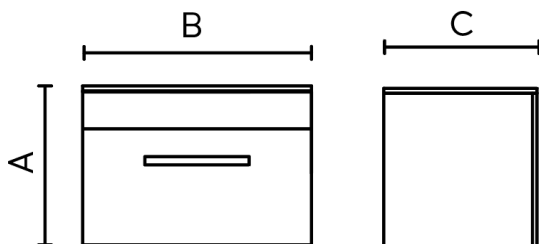

YORK

750mm Wall-hung Vanity

LEVYO75SDWVWH, LEVYO75SDWVDW, LEVYO75SDWVCO

Features:

- 20mm slimline vitreous china top
- Full extension runners on drawers
- Soft close drawer

Specifications:

- One tap-hole
- Chrome overflow
- Solid chrome bar handle
- E1 Moisture resistant board

Colours:

- Gloss White, Driftwood, Charred Oak

Parts Description:

- LEV9075E (VC top)
- LEVYO75WHSDDWH (Cabinet)
- LEVYO75WHSDDW (Cabinet)
- LEVYO75WHSDDCO (Cabinet)

Size

A = 500mm
B = 750mm
C = 460mm

Warranty

- 7 year warranty on VC top and
  5 year warranty on cabinet

ACCESSORIES, WASTES AND TAPWARE NOT INCLUDED UNLESS STATED. PLEASE NOTE MEASUREMENTS ARE NOMINAL ONLY.
PLEASE MEASURE PRODUCT ON SITE. ACTUAL COLOURS MAY VARY