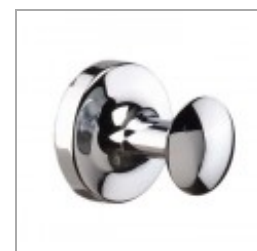

EUROPA PLUS ROBE HOOK CHROME

ELEMENTI

60301.02

\$25.00

A - 50mm

B - 50mm

C - 53mm

10

Guarantee

10 Year Guarantee

Residential/Light
Commercial

Suitable for residential use.

Galvanic Plating
Process

CHROME: Galvanic plating process. Covering with 0,3 – 0,4 microns chrome average. Items are tested as per Norm En 246 with salt spray chamber – 240 hours (equivalent to 6 years)

Made in Spain

The Europa Plus range offers a wide range of unique bathroom accessories completed with a high quality chrome finish.