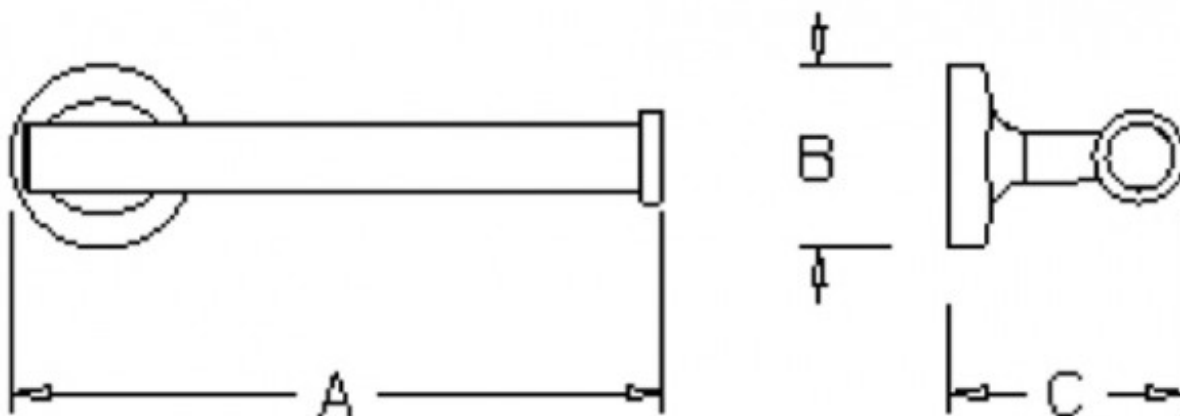

EUROPA PLUS SPARE TOILET ROLL HOLDER CHROME

ELEMENTI

60311.02

\$61.00

A - 178mm
B - 50mm
C - 65mm

10

Guarantee

10 Year Guarantee