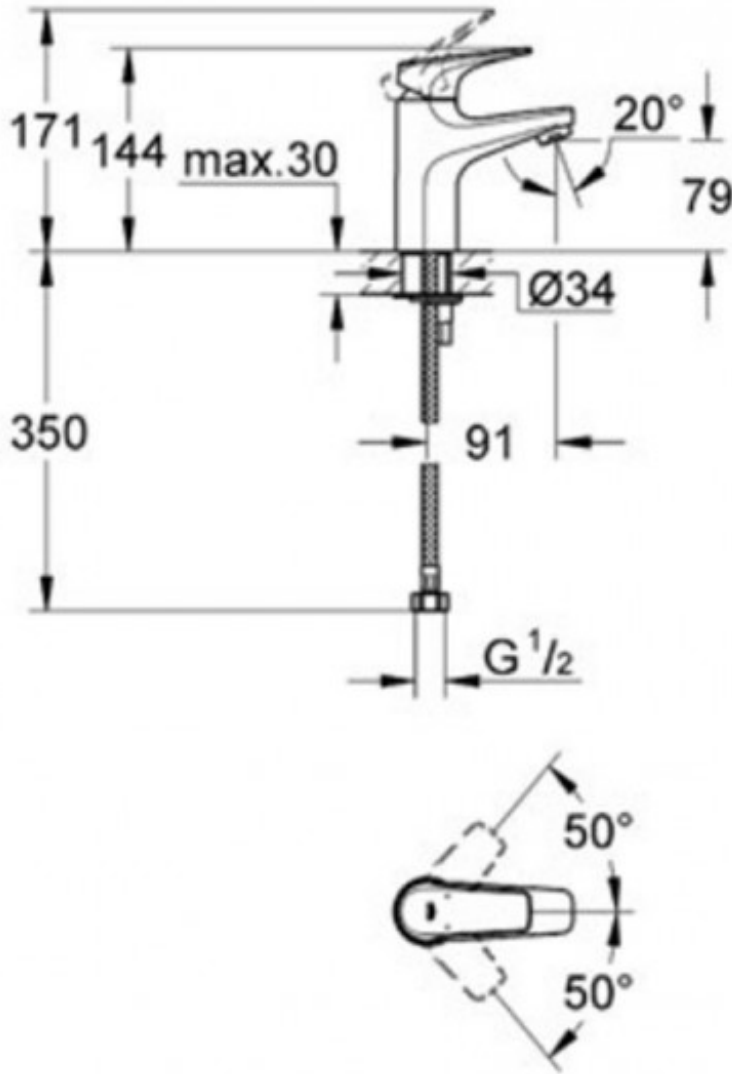

BAUFLOW BASIN MIXER CHROME

23175000
\$265.00

15

Guarantee 15 Year Guarantee

5 Star WELS rating More than 4.5 but not more than 6 litres per minute

Mains Pressure Suitable for Mains Pressure.

Residential Use Suitable for residential use.

Grohe Quality

Designed & Engineered in
Germany

The flowing transition from spout to body to lever brings movement and vitality to BauFlow. Unflinching in its execution, this transition unites these three components in a refreshing way. As with all GROHE single-lever mixers, the wide operating angle of the lever handle is perfectly engineered for optimal user comfort across the collection of basin, bath and bidet faucets and shower mixers.