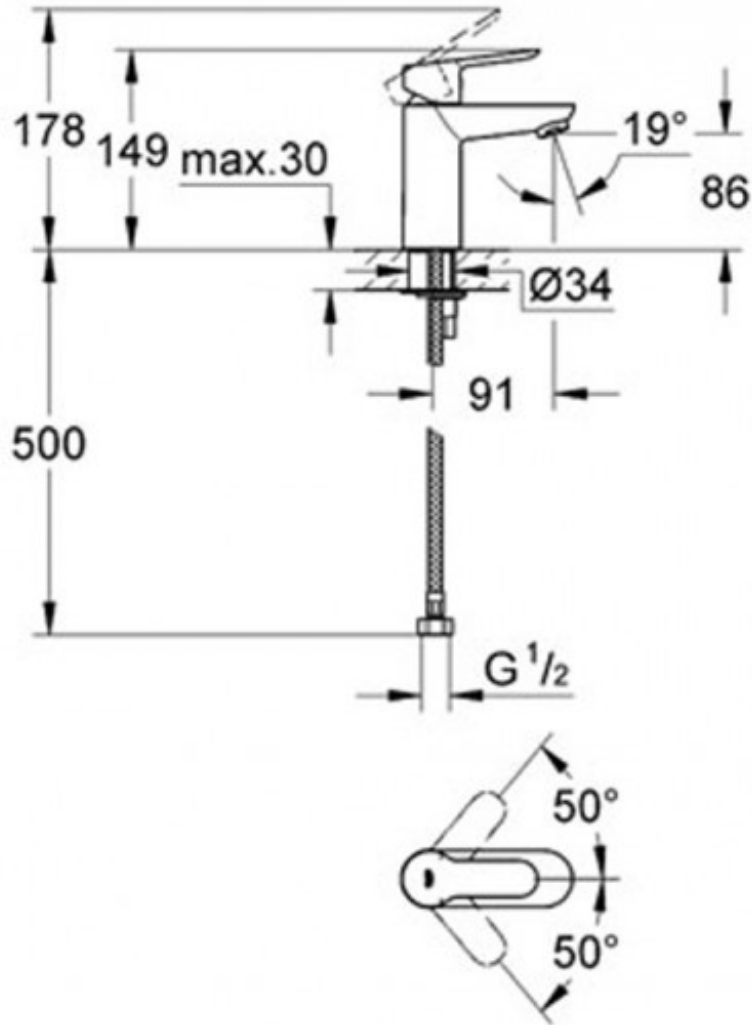

## BAUEDGE BASIN MIXER CHROME

23176000  
\$265.00

15

Guarantee

15 Year Guarantee

6 Star WELS rating

More than 3 but not more than 4.5 litres per minute.

Mains Pressure

Grohe Quality

Designed & Engineered in  
Germany

---

Lends an air of balance and harmony to BauEdge. The modern silhouette of the lever handle is pitched at an angle of seven degrees for comfortable use without compromising the clarity of its form, while a comprehensive range of faucets and showers ensures this sophisticated design meets your design requirements.