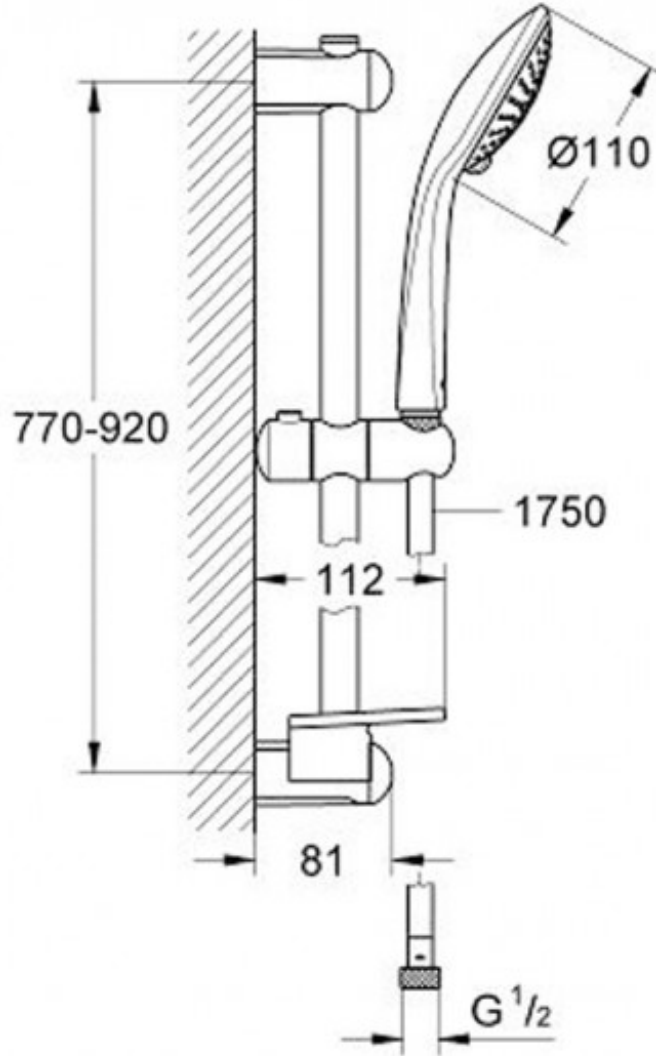

EUPHORIA 110 CHAMPAGNE SLIDE SHOWER CHROME EXCLUSIVE TO PLUMBING WORLD

G103-27227001

\$0.00

15

Guarantee

15 Year Guarantee

0 Star WELS rating.

More than 16 litres per minute or failing the performance requirements.