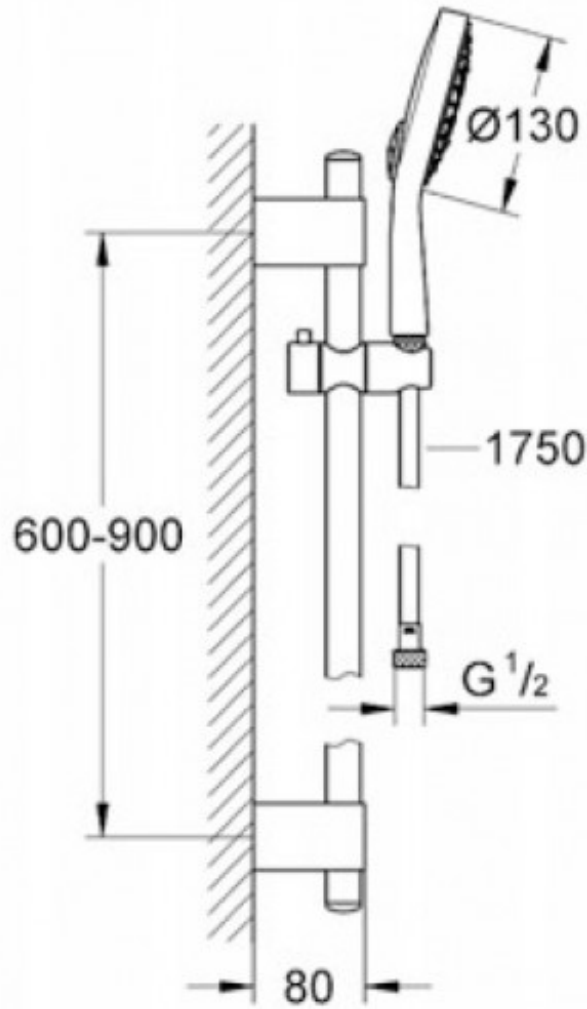

POWER & SOUL COSMOPOLITAN 4FCT 130 RAIL SET 900MM  
CHROME

27734000

\$893.00

15

Guarantee

15 Year Guarantee

0 Star WELS rating.

More than 16 litres per minute or failing the performance requirements.

Residential Use

Suitable for residential use.

Grohe QuickFix

Adjustable distance between brackets for adaption to existing drilling holes

Grohe EcoJoy

9.5 l/min flow limiter. Save precious resources and enjoy 100% water comfort.

Upgrade your bathroom with this premium GROHE hand shower of the Power&Soul Cosmopolitan range, complete with shower rail and hose. The hand shower comes with four combinable spray patterns ranging from a warm summer rain sensation to an invigorating massage spray. The shower rail comprises our convenient TwistFree shower hose that will always stay in shape. To ensure a quick and hassle-free installation, GROHE has devised an intelligent system with wall-mounting brackets that can be adjusted on the 900 mm shower rail to use existing drill holes, reducing installation time and the risk of damaging your bathroom tiles.