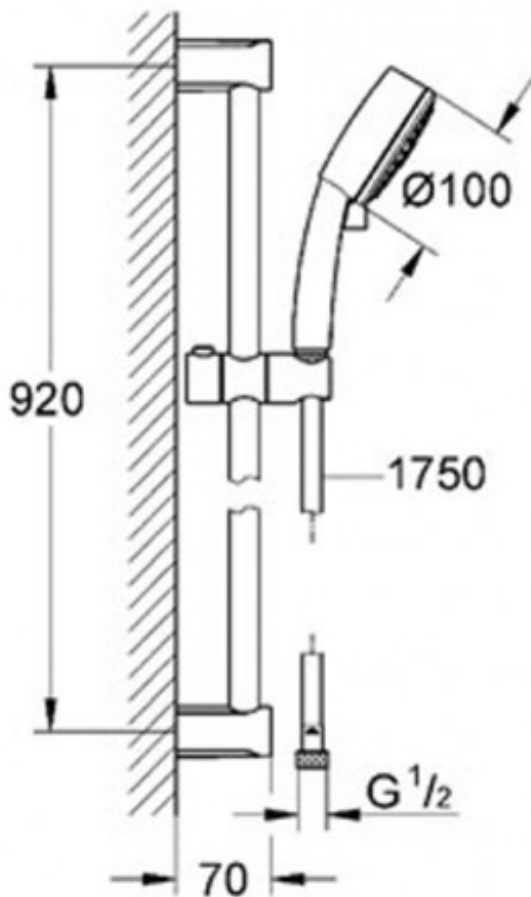

## NEW TEMPESTA COSMO 100 4F SLIDE SHOWER 900MM CHROME

27790001

\$329.00

15

Guarantee

15 Year Guarantee

1 Star WELS rating.

More than 12 but not more than 16 litres per minute.

Grohe DreamSpray

Innovative quality showers for luxurious revitalisation and wellbeing.

Weight

1.3 KG

Easy Clean

Easy Clean Design with anti-limescale system.

Ribbed Hose

Flexible Ribbed Hose.