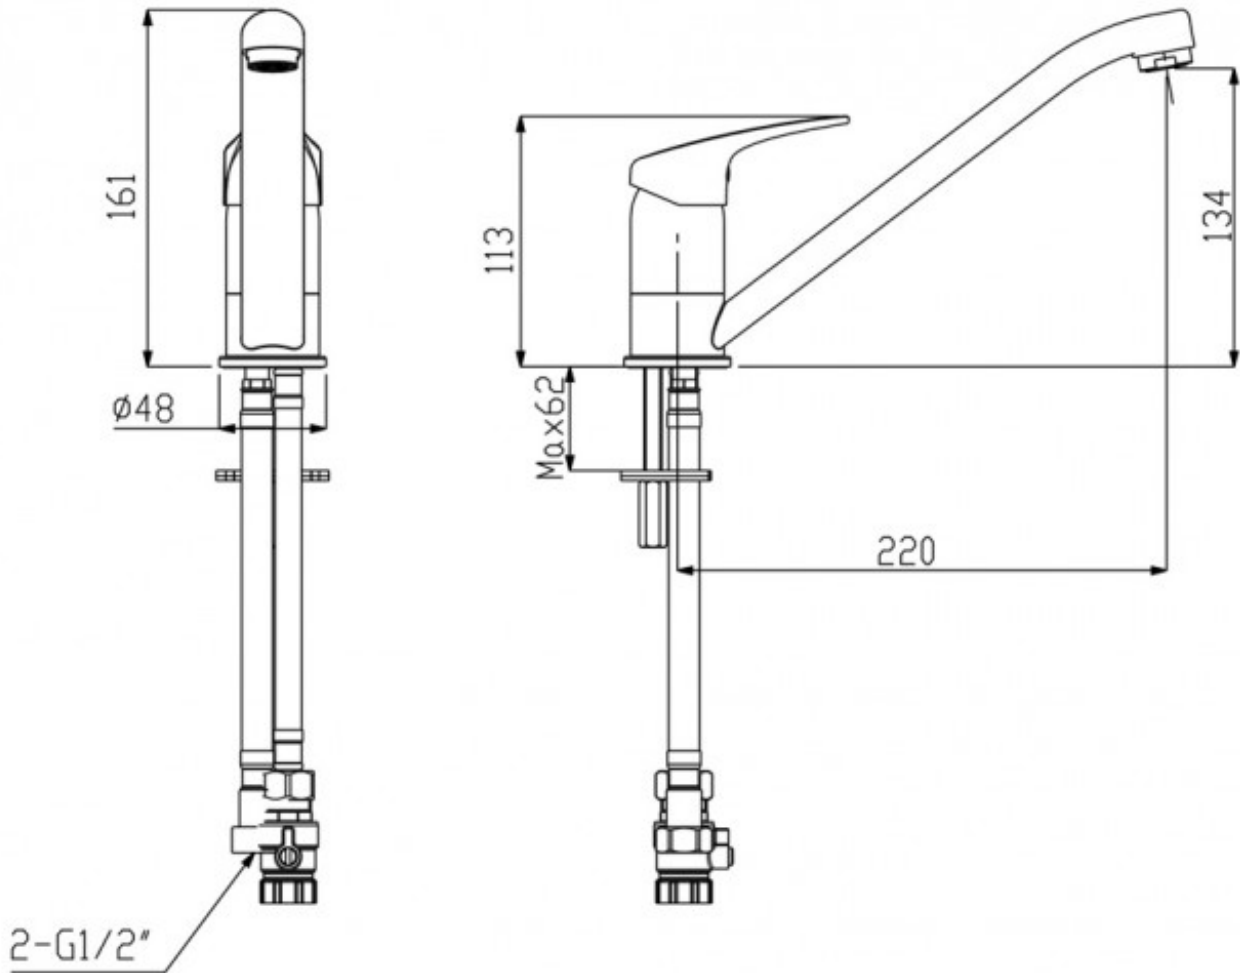

VERONA KITCHEN MIXER CHROME

ELEMENTI

42330.02
\$149.00

5

Guarantee

5 Year Guarantee

3 Star WELS rating

Low Unequal Pressure. More than 7.5 but not more than 9 litres per minute.

5 Star WELS rating

Mains Pressure. More than 4.5 but not more than 6 litres per minute

Mains Pressure

Suitable for Mains Pressure.

Multi Pressure

Suitable for Multi Pressure.

Residential Use

Suitable for residential use.