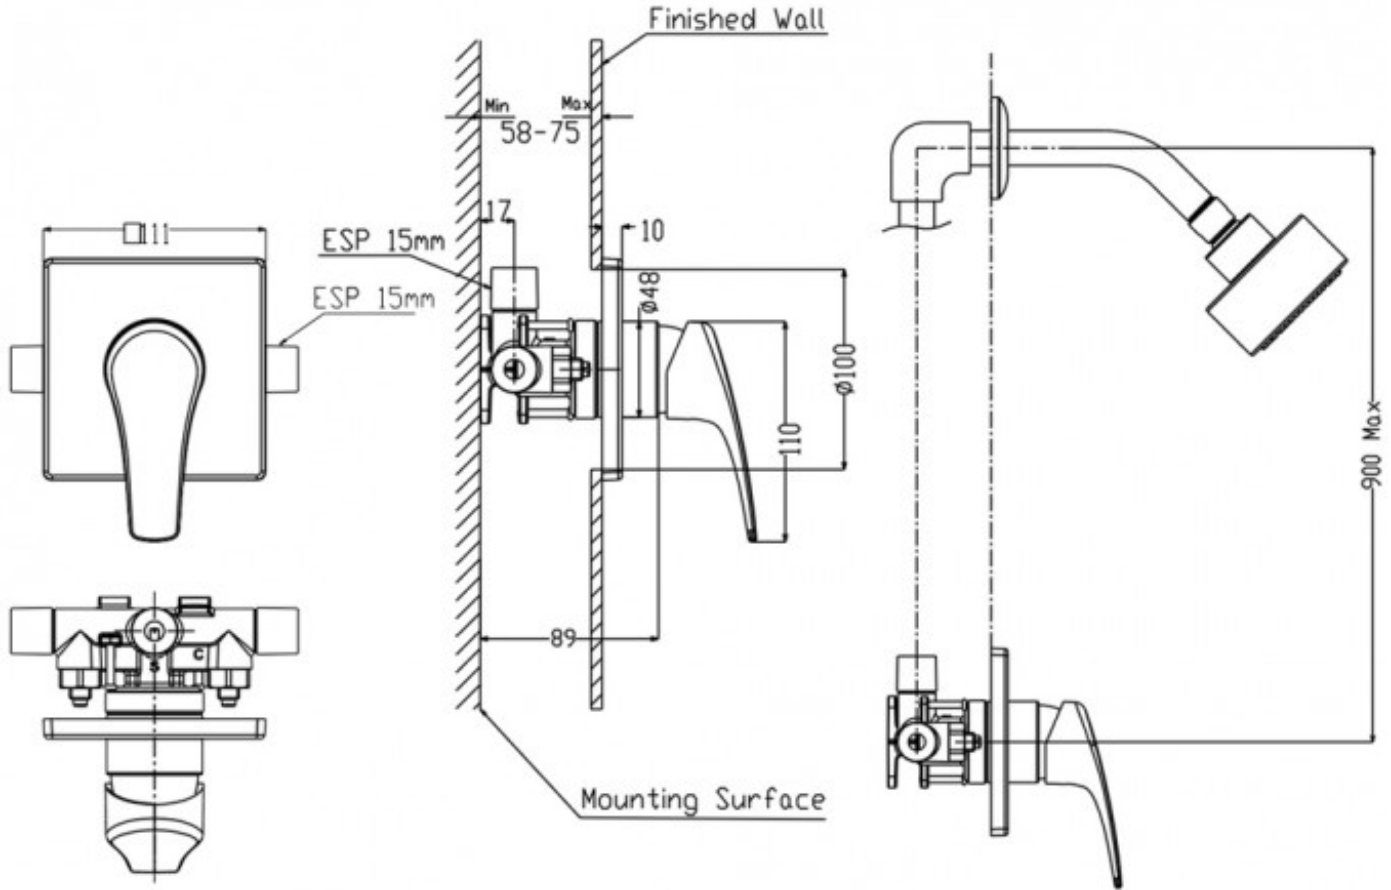

VERONA SHOWER MIXER CHROME

ELEMENTI

42370.02
\$158.00

5

Guarantee

5 Year Guarantee

Mains Pressure

Suitable for Mains Pressure.

Multi Pressure

Suitable for Multi Pressure.

Residential Use

Suitable for residential use.

Elegant curves, superb finish and engineering excellence combine to make the Verona collection a focal point of your bathroom or cloakroom. This collection not only embodies gorgeous design but also ingenious multi pressure technology.