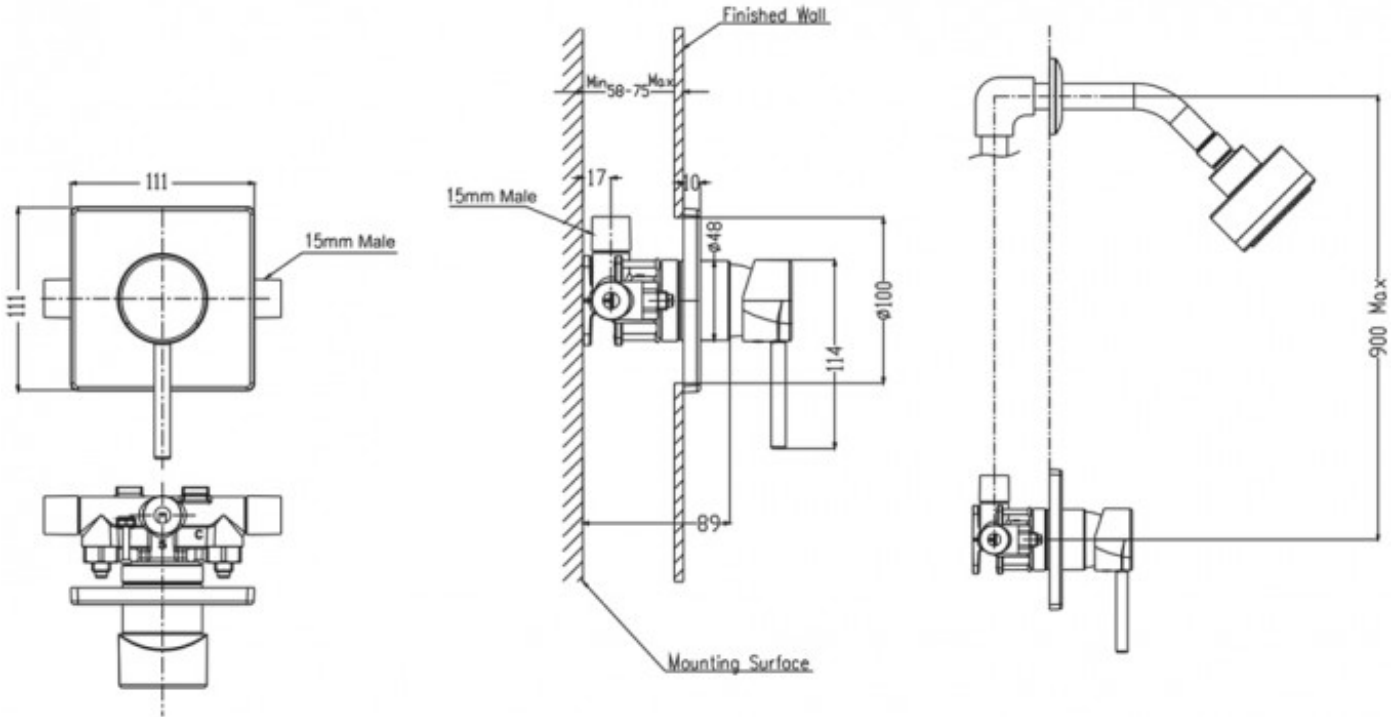

UNO SHOWER MIXER CHROME

42970.02
\$273.00

ELEMENTI

5

Guarantee

5 Year Guarantee on Coloured Finishes

5

Guarantee