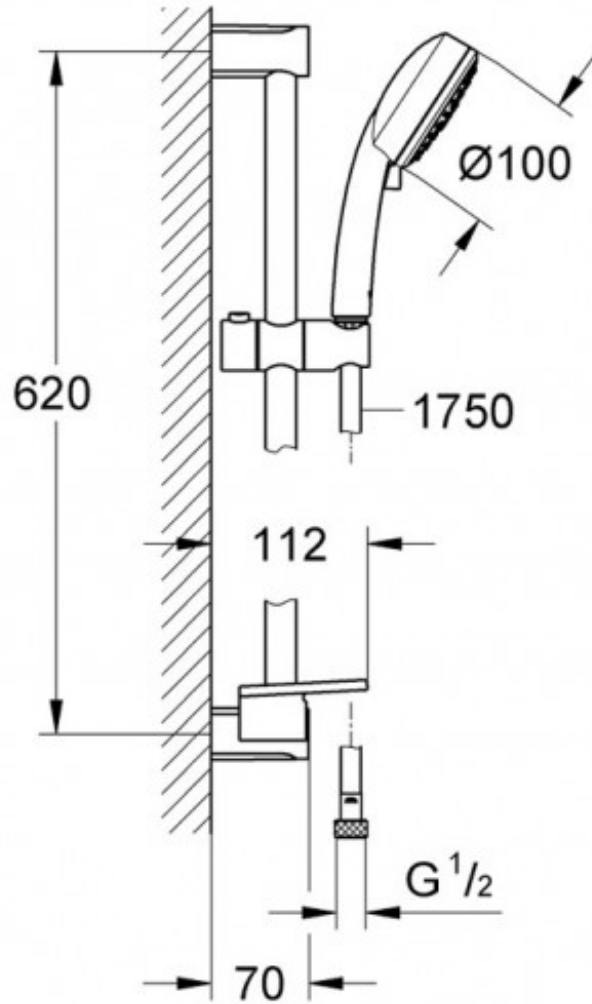

NEW TEMPESTA COSMO 100 3F SLIDE SHOWER 600MM C/W  
UNIVERSAL WALL ELBOW

G103-27576002  
\$299.00

	Guarantee	15 Year Guarantee
	4 Star WELS rating	More than 6.0 but not more than 7.5 litres per minute.
	Mains Pressure	Suitable for Mains Pressure.
	Residential/Light Commercial	Suitable for Residential/Light Commercial Use (Kitchens, Bathrooms and Laundries in Motels, Hotels and Retirement Villages)
	Grohe Light	Developed to minimise the presence of lead and nickel in drinking water
	Grohe StarLight	Made-to-last surfaces ranging from precious matt to shiny like a diamond.

Grohe DreamSpray

Innovative quality showers for luxurious revitalisation and wellbeing.

Soap Dish

Includes Soap Dish

Easy Clean

Easy Clean Design.

Ribbed Hose

Flexible Ribbed Hose.