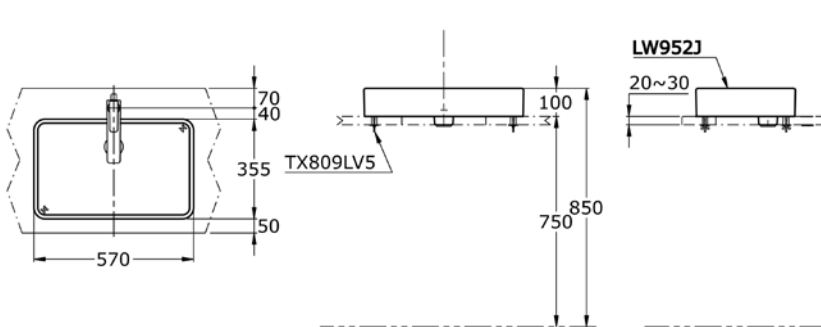

#### Specifications:

- Basin 570 x 355 x 100mm
- 32mm waste hole

#### Colour:

- White

\*Tapware and waste not included

**PLEASE NOTE MEASUREMENTS ARE  
NOMINAL ONLY.  
PLEASE MEASURE PRODUCT ON SITE**