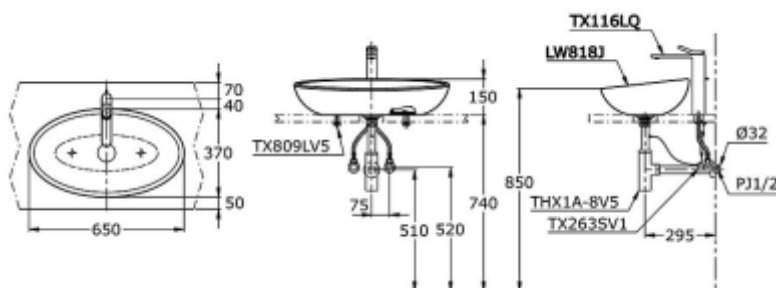

TOTO®

LE MUSE

650 OVAL VESSEL BASIN

TECHNICAL DATA SHEET

LW818JW/F

Features:

- 650 X 370mm
- Sloping oval vessel
- Smooth lines
- Italian designed
- Gentle curved front

Specifications:

- 650 X 370mm
- Top mounted
- 32mm Waste hole

Parts Description:

- TX809LV5 Fixing kit

Colour:

- White

*Tapware and waste not included

**PLEASE NOTE MEASUREMENTS ARE
NOMINAL ONLY.
PLEASE MEASURE PRODUCT ON SITE.**