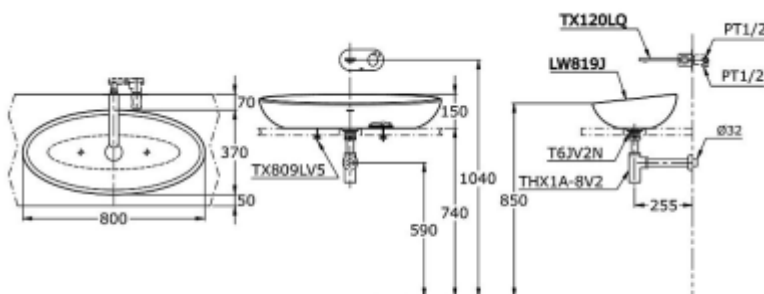

TOTO®

LE MUSE

800 OVAL VESSEL BASIN

TECHNICAL DATA SHEET

LW819JW/F

Features:

- Sloping oval vessel
- Italian designed
- Gentle curved front

Specifications:

- 800 X 370mm
- Top mounted
- 32mm Waste hole
- Tapware not included

Parts Description:

- TX809LV5 Fixing kit

Colour:

- White

*Tapware and waste not included

**PLEASE NOTE MEASUREMENTS ARE
NOMINAL ONLY.
PLEASE MEASURE PRODUCT ON SITE.**