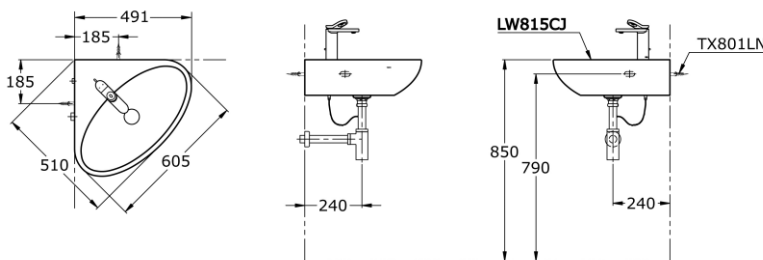

#### Specifications:

- Basin 510 X 605mm
- 1 taphole
- Rear overflow
- 32mm waste hole size

#### Colour:

- White

\*Tapware and waste not included

**PLEASE NOTE MEASUREMENTS ARE  
NOMINAL ONLY.  
PLEASE MEASURE PRODUCT ON SITE.**