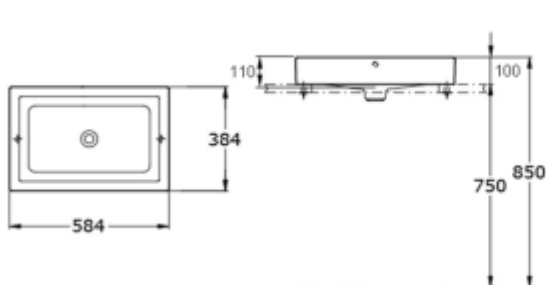

TOTO®

SANTO

RECTANGULAR COUNTER TOP BASIN

TECHNICAL DATA SHEET

TOT-SANRECT-WH

Features:

- Rectangular basin
- Vitreous china
- Easy to install

Specifications:

- Rear chrome overflow
- Basin 584 X 384mm
- No tap-hole
- 32mm waste hole

Parts Description:

- LW643JW-F
- TX809LV2 Fixing Kit

Colour:

- White

Please note this basin requires a larger cutout as base protrudes below Rim.