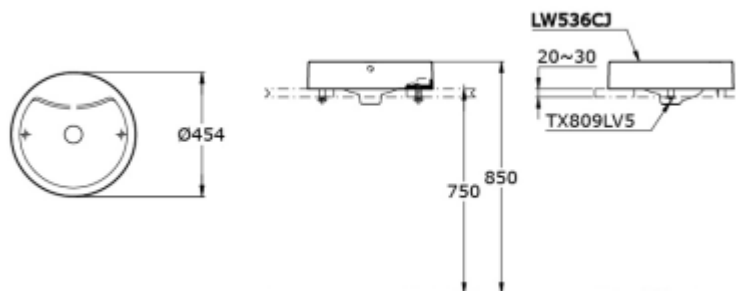

TOTO®

SANTO

ROUND COUNTERTOP BASIN

TECHNICAL DATA SHEET

TOT-SANROND'WH1

Features:

- Vitreous china
- Round stylish design
- Easy to install

Specifications:

- Rear chrome overflow
- Basin 454 X 454mm
- 1 tap-hole
- 32mm waste hole

Parts Description:

- LW536CJW-F
- TX809LV5 fixing kit

Colour:

- White

*Tapware and waste not included

**PLEASE NOTE MEASUREMENTS ARE
NOMINAL ONLY.
PLEASE MEASURE PRODUCT ON SITE**