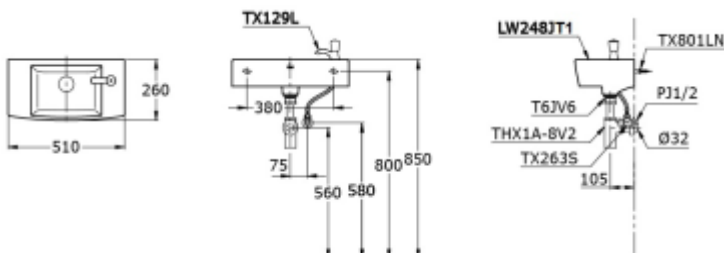

TOTO®

SANTO

ENSUITE BASIN

TECHNICAL DATA SHEET

TOT-SANENBL/TOT-SANENBR

Features:

- Left or right hand tap-hole
- Rear chrome overflow
- Vitreous china. Great for small spaces

Specifications:

- Basin 510 X 260mm
- L/H - R/H Tap-hole models
- 32mm Waste hole

Parts Description:

- LW248JLW-F - LW248JRW-F
- TX801LN fixing kit

Colour:

- White

*Tapware and waste not included