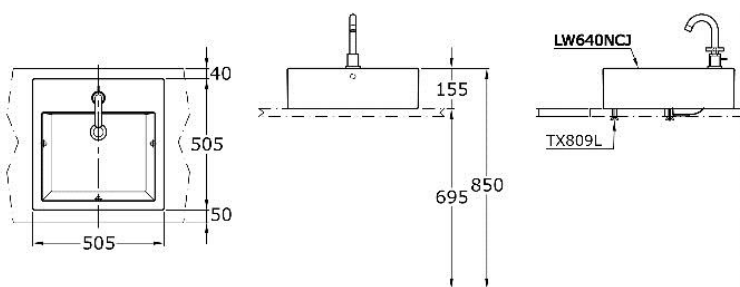

TOTO

VALDES

SQ COUNTER TOP BASIN

TECHNICAL DATA SHEET

TOTVALCOUNTOP

Features:

- Vitreous china
- Classic square design
- Glazed back

Specifications:

- Rear chrome overflow ring
- Basin 505 X 505 X 155mm
- 1 tap-hole
- 32mm waste hole

Parts Description:

- LW640NCJZW/F
- TX809LV2 fixing kit

LW 640 NCJ

Colour:

- White

*Tapware and waste not included