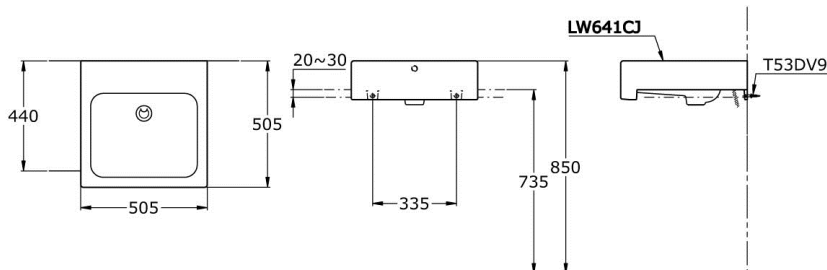

TOTO®

VALDES

SEMI RECESSED SQUARE BASIN

TECHNICAL DATA SHEET

TOT-VALSEMI'WH1

Features:

- Vitreous china
- Classic square design
- Semi - recessed

Specifications:

- Rear Chrome overflow
- Basin 505 X 505mm
- 1 Tap-hole

Parts Description:

- LW641CJW/F
- T53DV9 fixing kit

Colour:

- White

*Tapware and waste not included