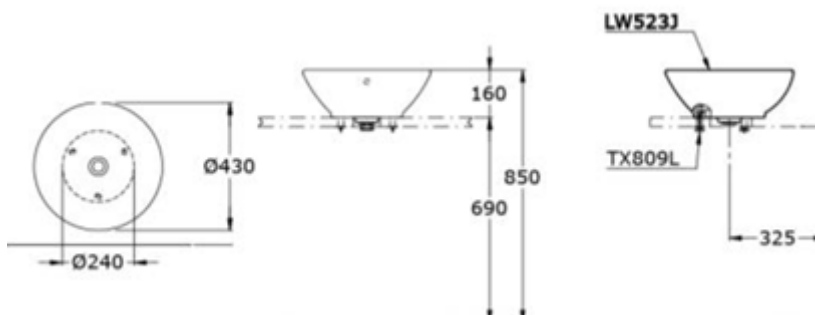

TOTO®

VALDES

VESSEL BASIN

TECHNICAL DATA SHEET

TOT-VAL523'WH

Features:

- Rear chrome overflow
- Vitreous china vessel basin

Specifications:

- Chrome overflow
- 430 x 160mm round basin
- 32mm waste hole

Parts Description:

- LW523NJW/F
- TX809L fixing bracket

Colour:

- White

*Tapware and waste not included

**PLEASE NOTE MEASUREMENTS ARE
NOMINAL ONLY.
PLEASE MEASURE PRODUCT ON SITE**