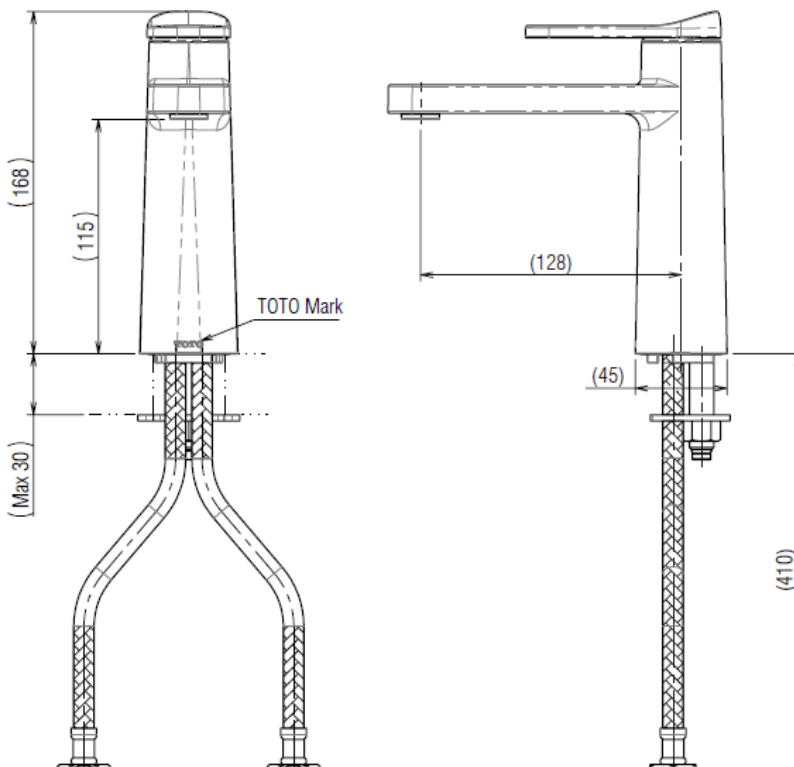

TOTO®

ALICANTE

BASIN MIXER

TECHNICAL DATA SHEET

TX115LXV6NZ

Features:

- Single lever basin mixer
- Very smooth handle action

Specifications:

- WELS 5-star (5l/min)
- Mains pressure only
- 35mm Cartridge

Parts Description:

- WH16GJ (Cartridge)
- IO22050 (Flexi hose)
- S61015 (Handle grub screw)
- S63019 (Fixing nuts)
- N408351 (Aerator)

Colour:

- Chrome

PLEASE NOTE MEASUREMENTS ARE NOMINAL ONLY. PLEASE MEASURE PRODUCT ON SITE.