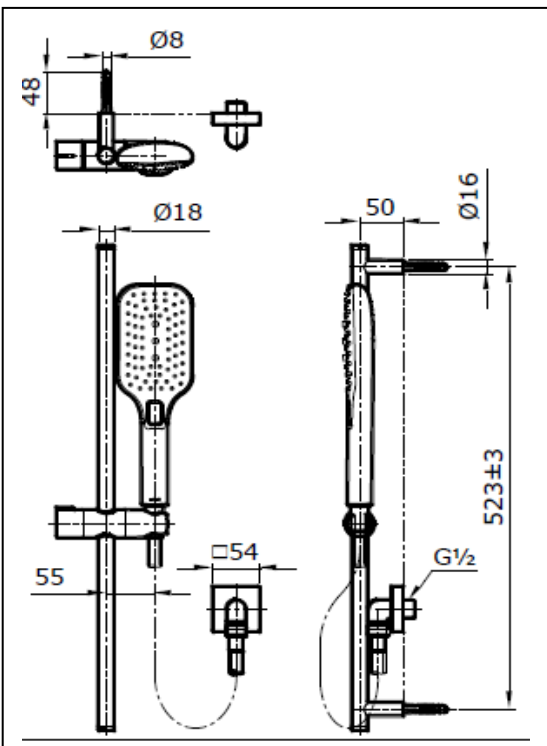

TOTO®

ALICANTE

SLIDE SHOWER

TECHNICAL DATA SHEET

TX721AESV4NZ

Features:

- 3 x multi-function shower head
- Quick adjust slide button
- Designed for mains pressure

Specifications:

- WELS 3 star (8l/min)
- Mains pressure
- 525mm slide rail

Parts Description:

- A90368 (Multi shower head)
- P37909 (Slide shower hose)
- D755005ME (Slide adjustment)

Colour:

- Chrome

**PLEASE NOTE MEASUREMENTS ARE
NOMINAL ONLY.
PLEASE MEASURE PRODUCT ON SITE.**