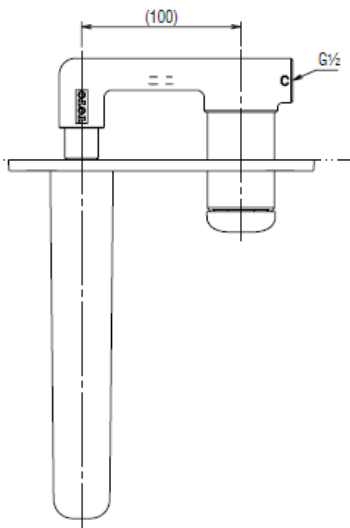

# TOTO®

**ALICANTE**

**WALL BASIN MIXER**

**TECHNICAL DATA SHEET**

**TX120LXNZ**

**Features:**

- Single lever basin mixer
- Very smooth handle action
- L/H side mounted spout

**Specifications:**

- WELS 5-star (5l/min)
- Mains pressure only
- 35mm Cartridge

**Parts Description:**

- K035A-03 (Cartridge)
- IO22050 (Flexi hose)
- S61015 (Handle grub screw)
- S71120 (Cover plate)
- S63019 (Fixing nuts)
- N408351 (Aerator)

**Colour:**

- Chrome

**PLEASE NOTE MEASUREMENTS ARE NOMINAL ONLY. PLEASE MEASURE PRODUCT ON SITE.**