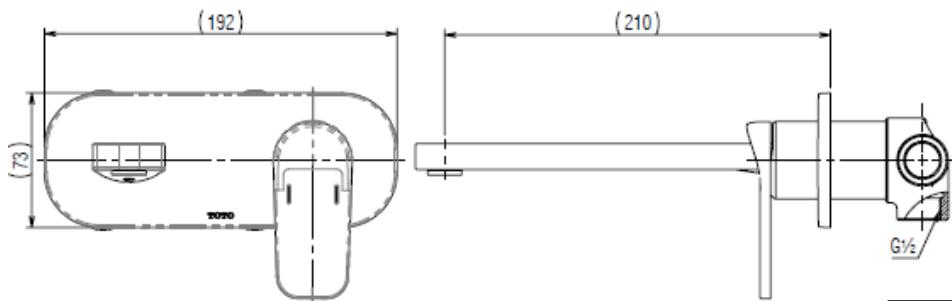

# TOTO®

**ALICANTE**

**WALL BASIN MIXER**

**TECHNICAL DATA SHEET**

**TX120LXNZ**

**Features:**

- Single lever basin mixer
- Very smooth handle action
- L/H side mounted spout

**Specifications:**

- WELS 5-star (5l/min)
- Mains pressure only
- 35mm Cartridge

**Parts Description:**

- K035A-03 (Cartridge)
- IO22050 (Flexi hose)
- S61015 (Handle grub screw)
- S71120 (Cover plate)
- S63019 (Fixing nuts)
- N408351 (Aerator)

**Colour:**

- Chrome

**PLEASE NOTE MEASUREMENTS ARE NOMINAL ONLY. PLEASE MEASURE PRODUCT ON SITE.**